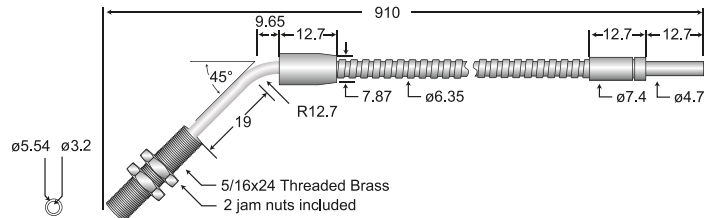

## Dimensions

## Technical Data

Type	Glass Fiber Optics
Mode	Thru-Beam
Fiber Bundle Diameter	3.2 mm
Viewing Angle	45 Degree
Thread Location	Tip
Thread / Material	5/16-24 UNF-2A / Brass
Sheath Material	Stainless Steel
Length	910 mm
Temperature Range	-50 ° to 480 °F (-45 ° to 249 °C)
Minimum Bend Radius	2.5x Sheathing OD